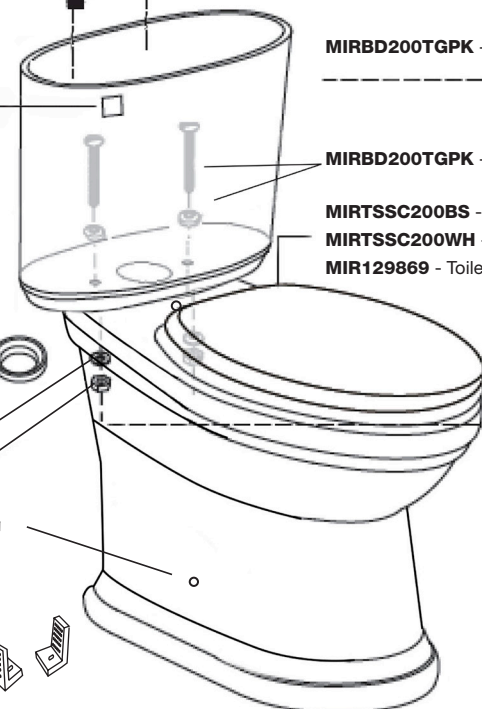

MIRBD200TGPK - Tank Gasket + Bolts

MIRBD200TGPK - 2 Included

MIRTSSC200BS - Slow Close Toilet Seat, Biscuit

MIRTSSC200WH - Slow Close Toilet Seat, White

MIR129869 - Toilet seat hardware required for skirted bowl

1. Included with **MIRFILLVLV**
2. Clamp Nut
   - Filter
   - Cone Washer
   - Coupling Nut

1. Qty 2 Included with **MIRBD200TGPK**
2. Gasket
   - Metal Washer
   - Nut

1. Included with **MIR241ADPBKT**
2. Decorative Cap
   - Fastening Screw
   - Snap Base
   - L Brackets